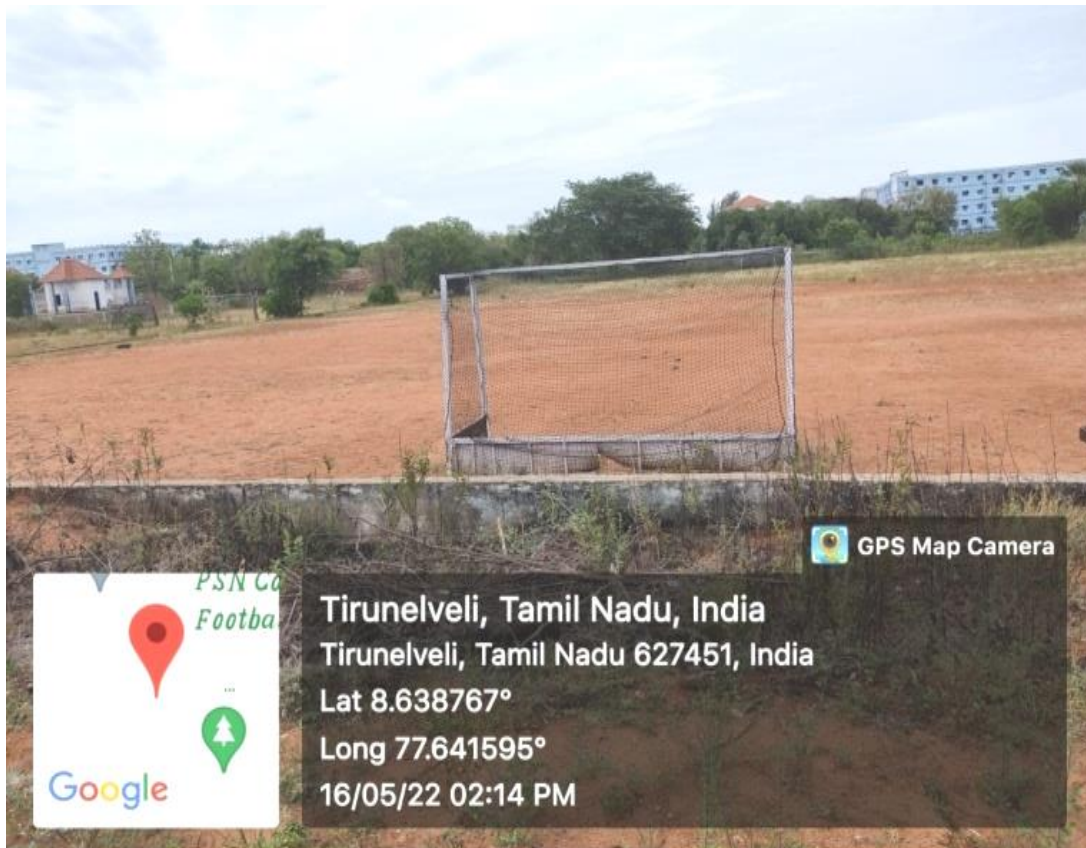

HOCKEY

PSN Engineering College have own Hockey Ground its Conducting many activities like University Level, Zonal level and Local level Coaching activities will be Conducted. Hockey has a very fast and exciting Pace to Play.

Hockey Ground