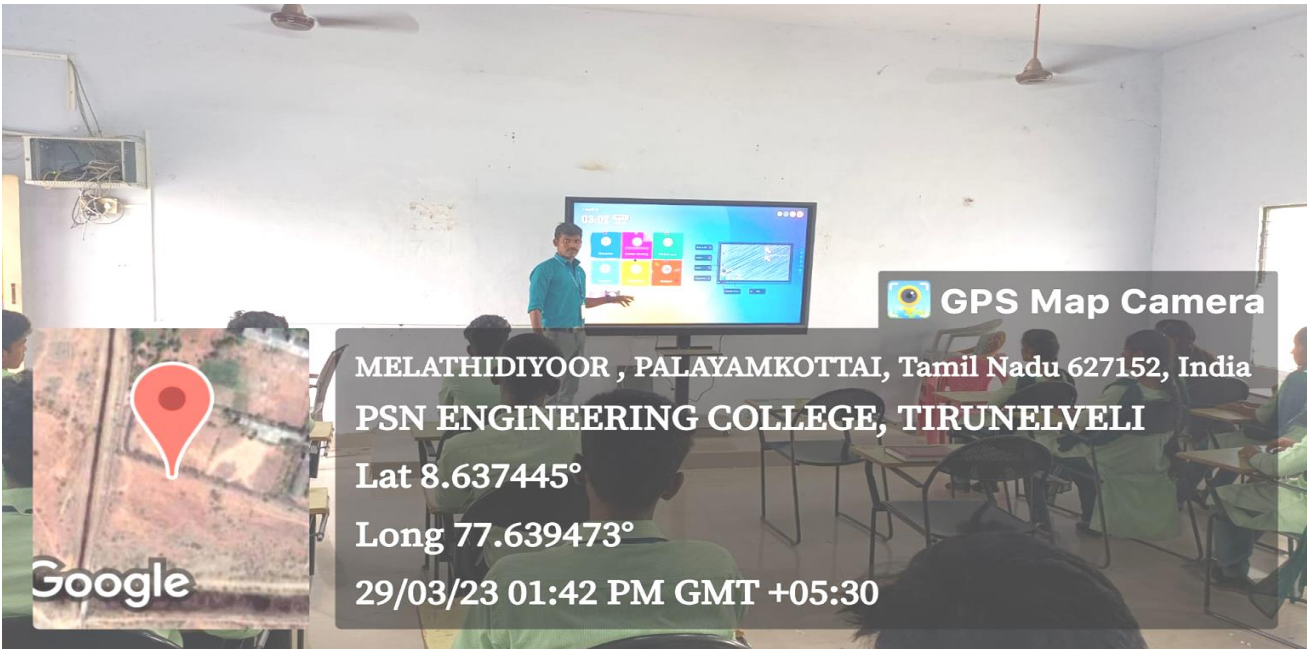

PSN ENGINEERING COLLEGE

Melathediyoor, Palayamkottai Taluk, Tirunelveli District, Pin - 627 152.

(Approved by AICTE and Affiliated to Anna University)

An ISO 9001 : 2015 Certified Institution

Website : www.psnec.ac.in Email : principal@psnec.ac.in

☎ 04634-279078, 279079 Fax : 04634-279078

Smart Classrooms