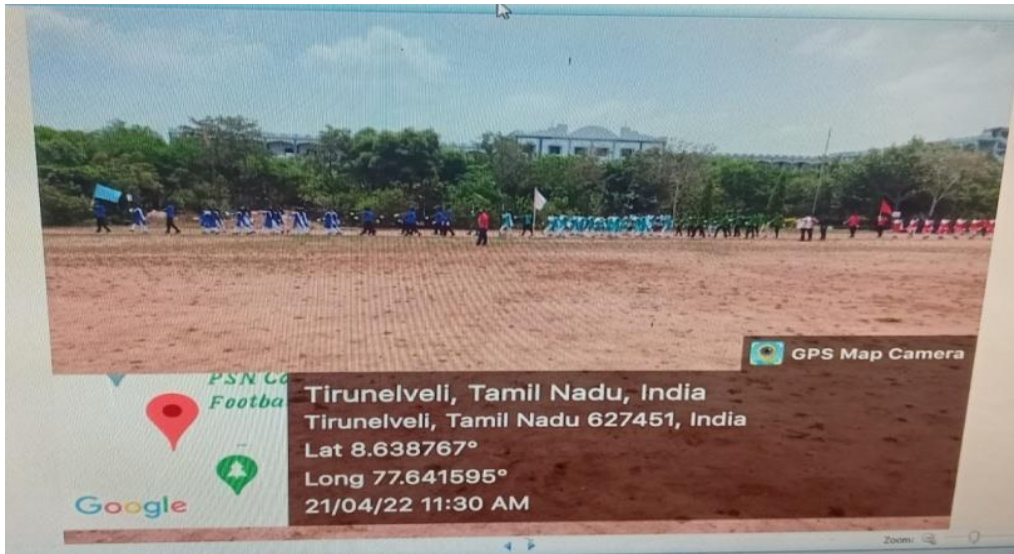

SPORTS

PSNEC College Ground