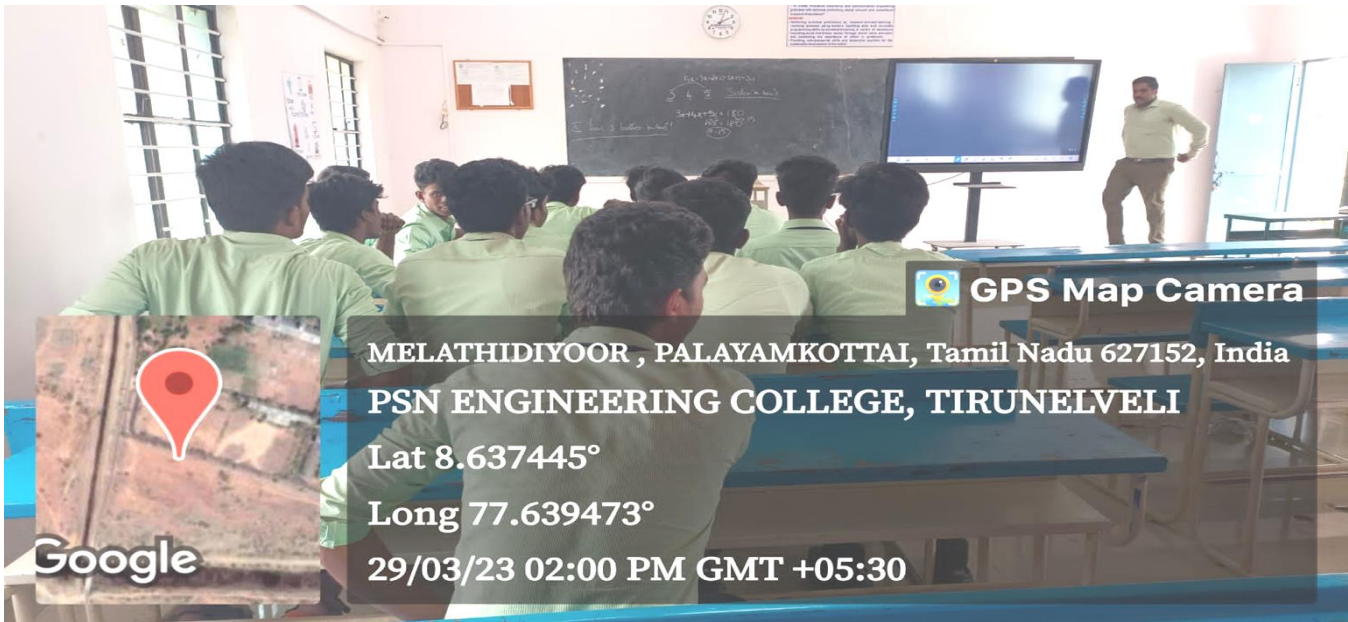

☎ 04634-279078, 279079 Fax : 04634-279078

Students Interaction In Classroom

PSN ENGINEERING COLLEGE

Melathediyoor, Palayamkottai Taluk, Tirunelveli District, Pin - 627 152.

(Approved by AICTE and Affiliated to Anna University)