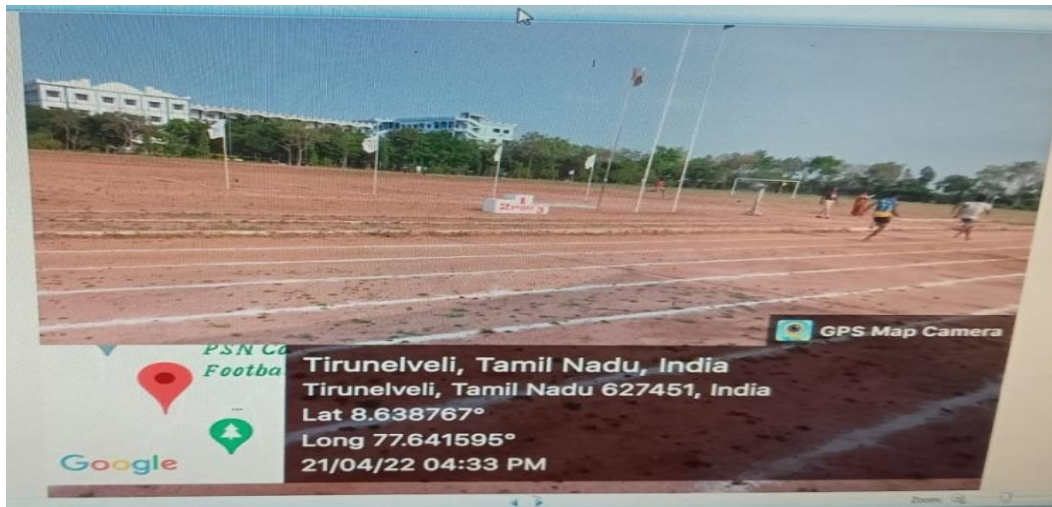

PSN ENGINEERING COLLEGE

Melathediyoor, Palayamkottai Taluk, Tirunelveli District, Pin - 627 152.

(Approved by AICTE and Affiliated to Anna University)

An ISO 9001 : 2015 Certified Institution

Website : www.psnec.ac.in Email : principal@psnec.ac.in

☎ 04634-279078, 279079 Fax : 04634-279078

SPORTS

RUNNING