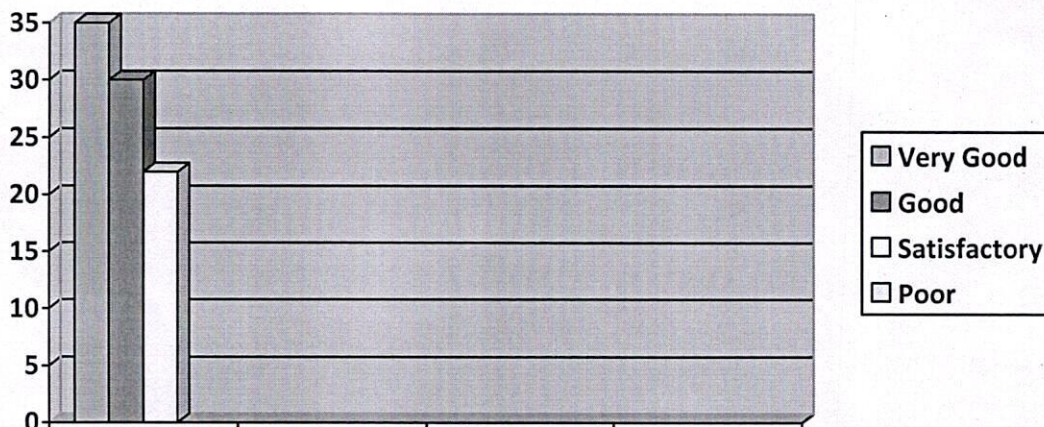

FEED BACK ANALYSIS