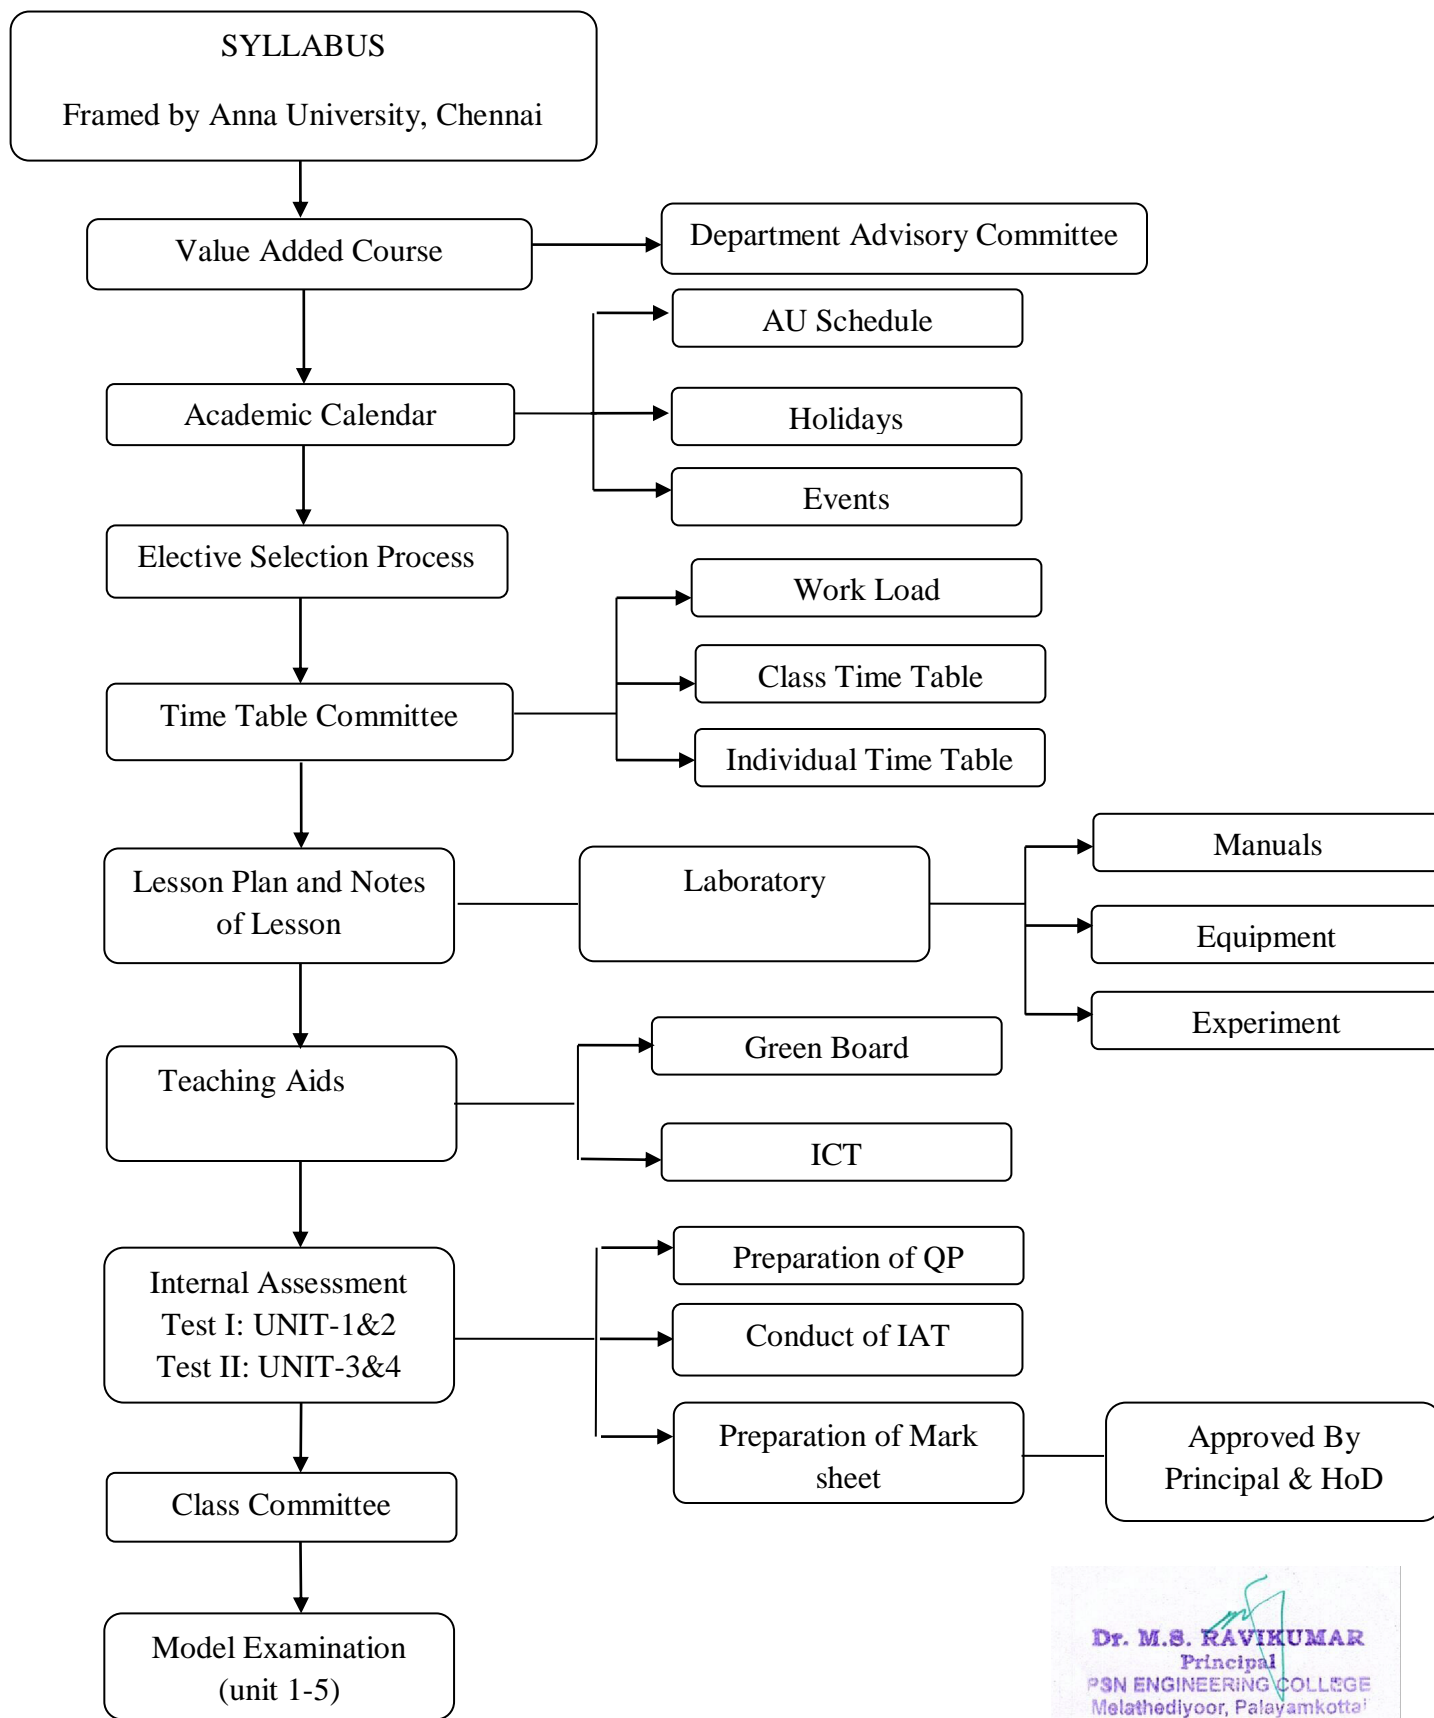

PSN ENGINEERING COLLEGE

Melathidiyoor, Palayamkottai Taluk, Tirunelveli 627152

An ISO 9001:2015 Certified Institution

(Approved by AICTE, New Delhi, Affiliated to Anna University, Chennai)

PROCESS OF ACADEMIC DELIVERY